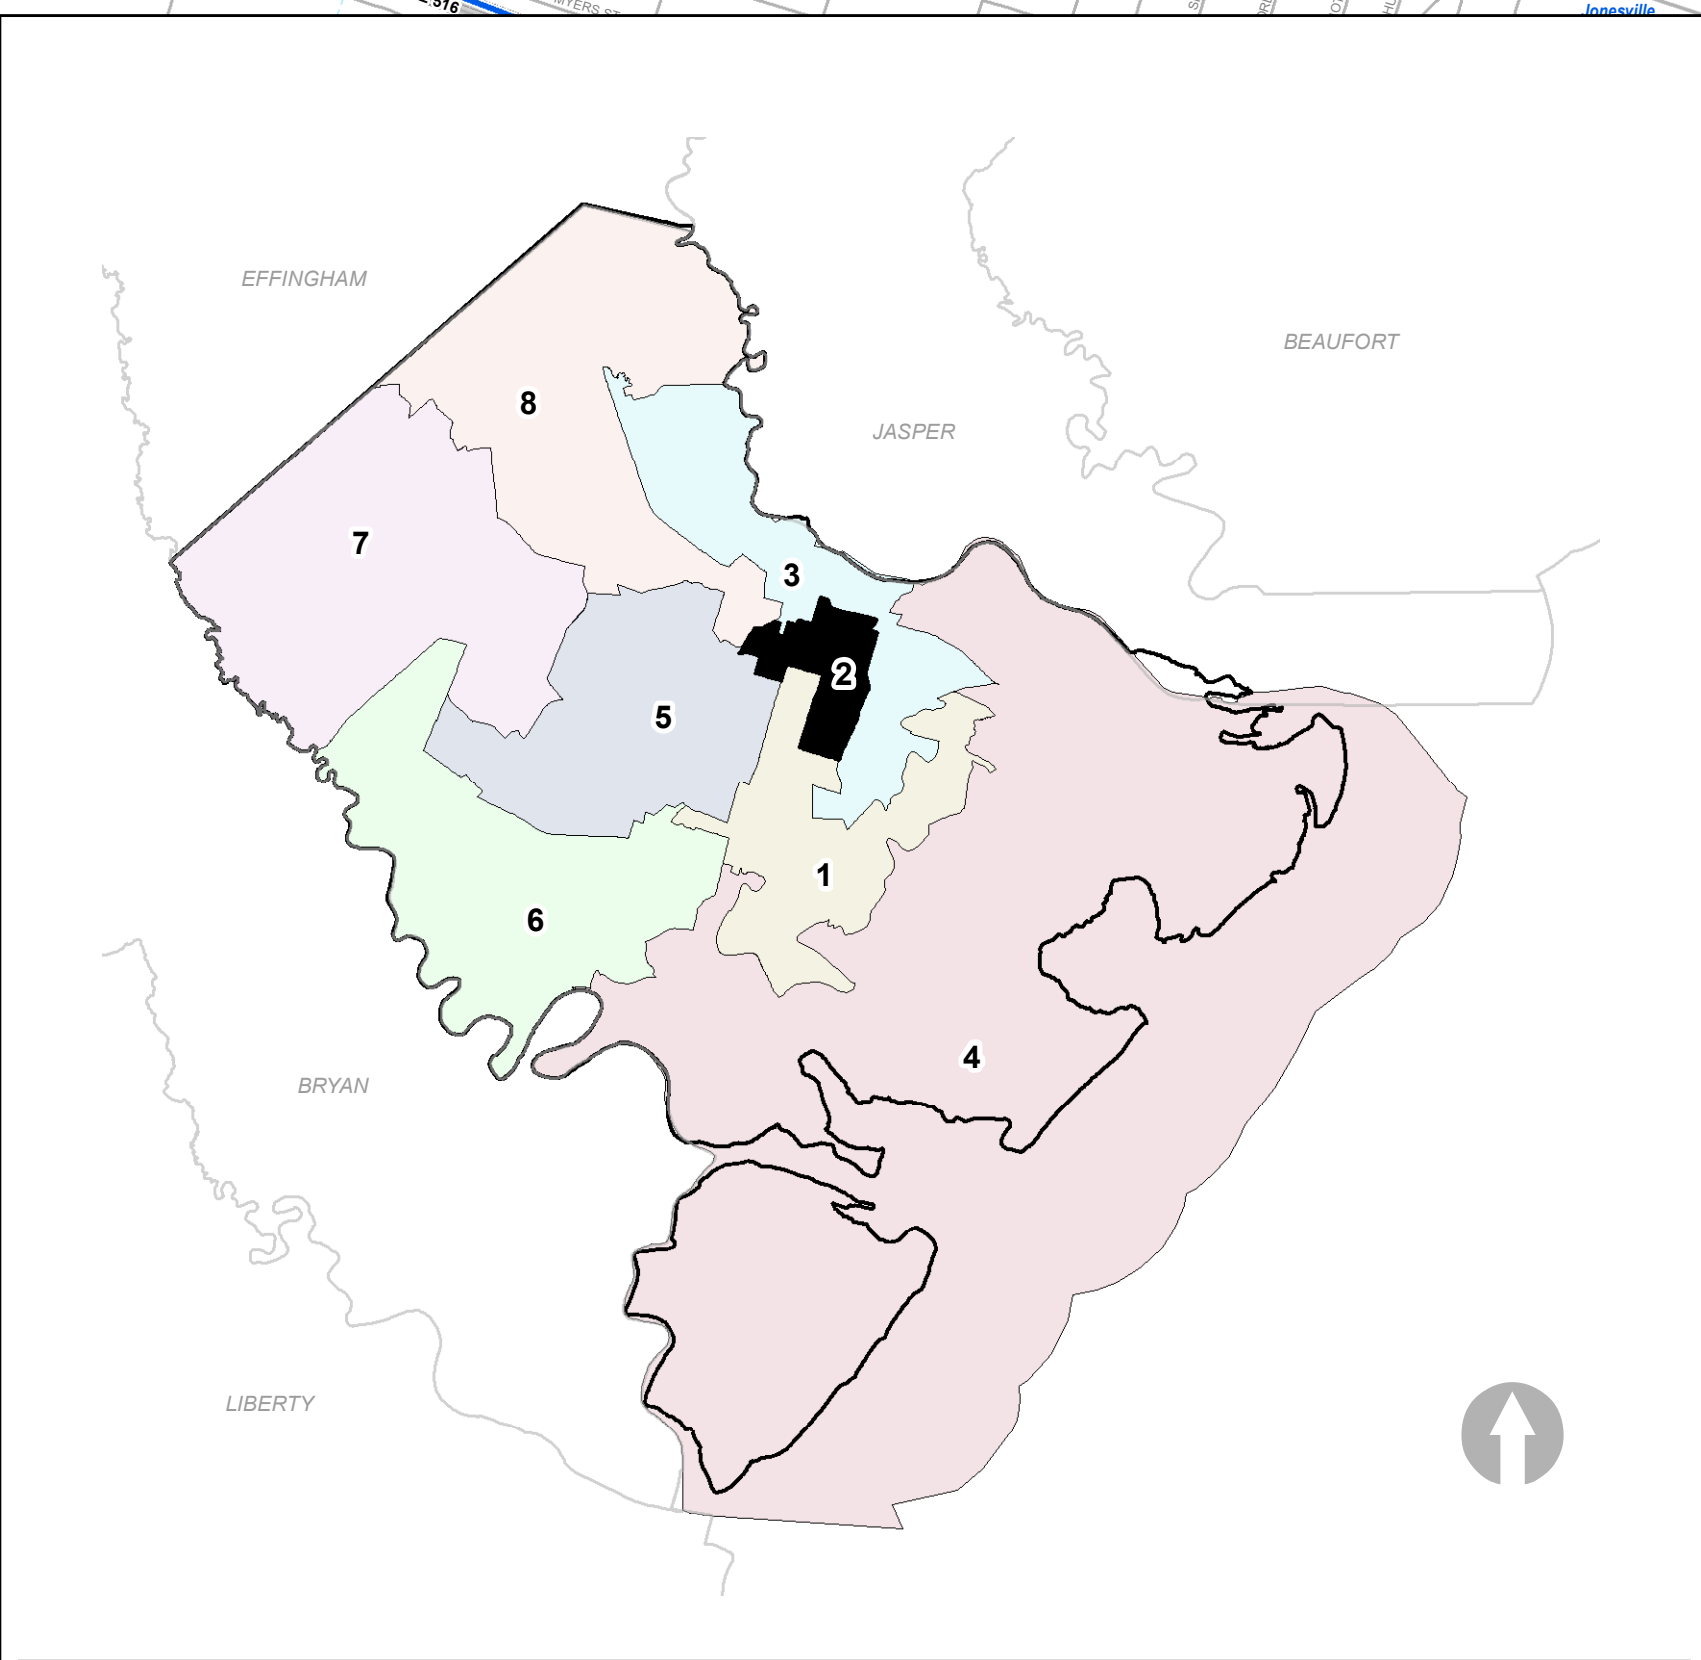

CHATHAM COUNTY, GEORGIA

COUNTY COMMISSION & SCHOOL BOARD DISTRICT

2

WITH PRECINCTS & POLLING STATIONS

Effective Date: January 1, 2023

MAP GENERATED - AUGUST 2023

NOTE: POLLING STATIONS & PRECINCTS ARE SUBJECT TO CHANGE

- POLLING STATIONS
- PRECINCTS
- COUNTY COMMISSION DISTRICT
- SURROUNDING COUNTY COMMISSION DISTRICTS

CHATHAM COUNTY - SAVANNAH
METROPOLITAN PLANNING COMMISSION
 110 E. STATE ST. SAVANNAH, GA 31412-8246 PHONE 912-651-1440

mpc **SAGIS**

THIS MAP IS A COMPILED OF INFORMATION FROM VARIOUS SOURCES AND SCALES. IN MOST CASES THE INFORMATION HAS NOT BEEN FIELD VERIFIED. USE THIS MAP FOR GENERAL PLANNING PURPOSES ONLY.