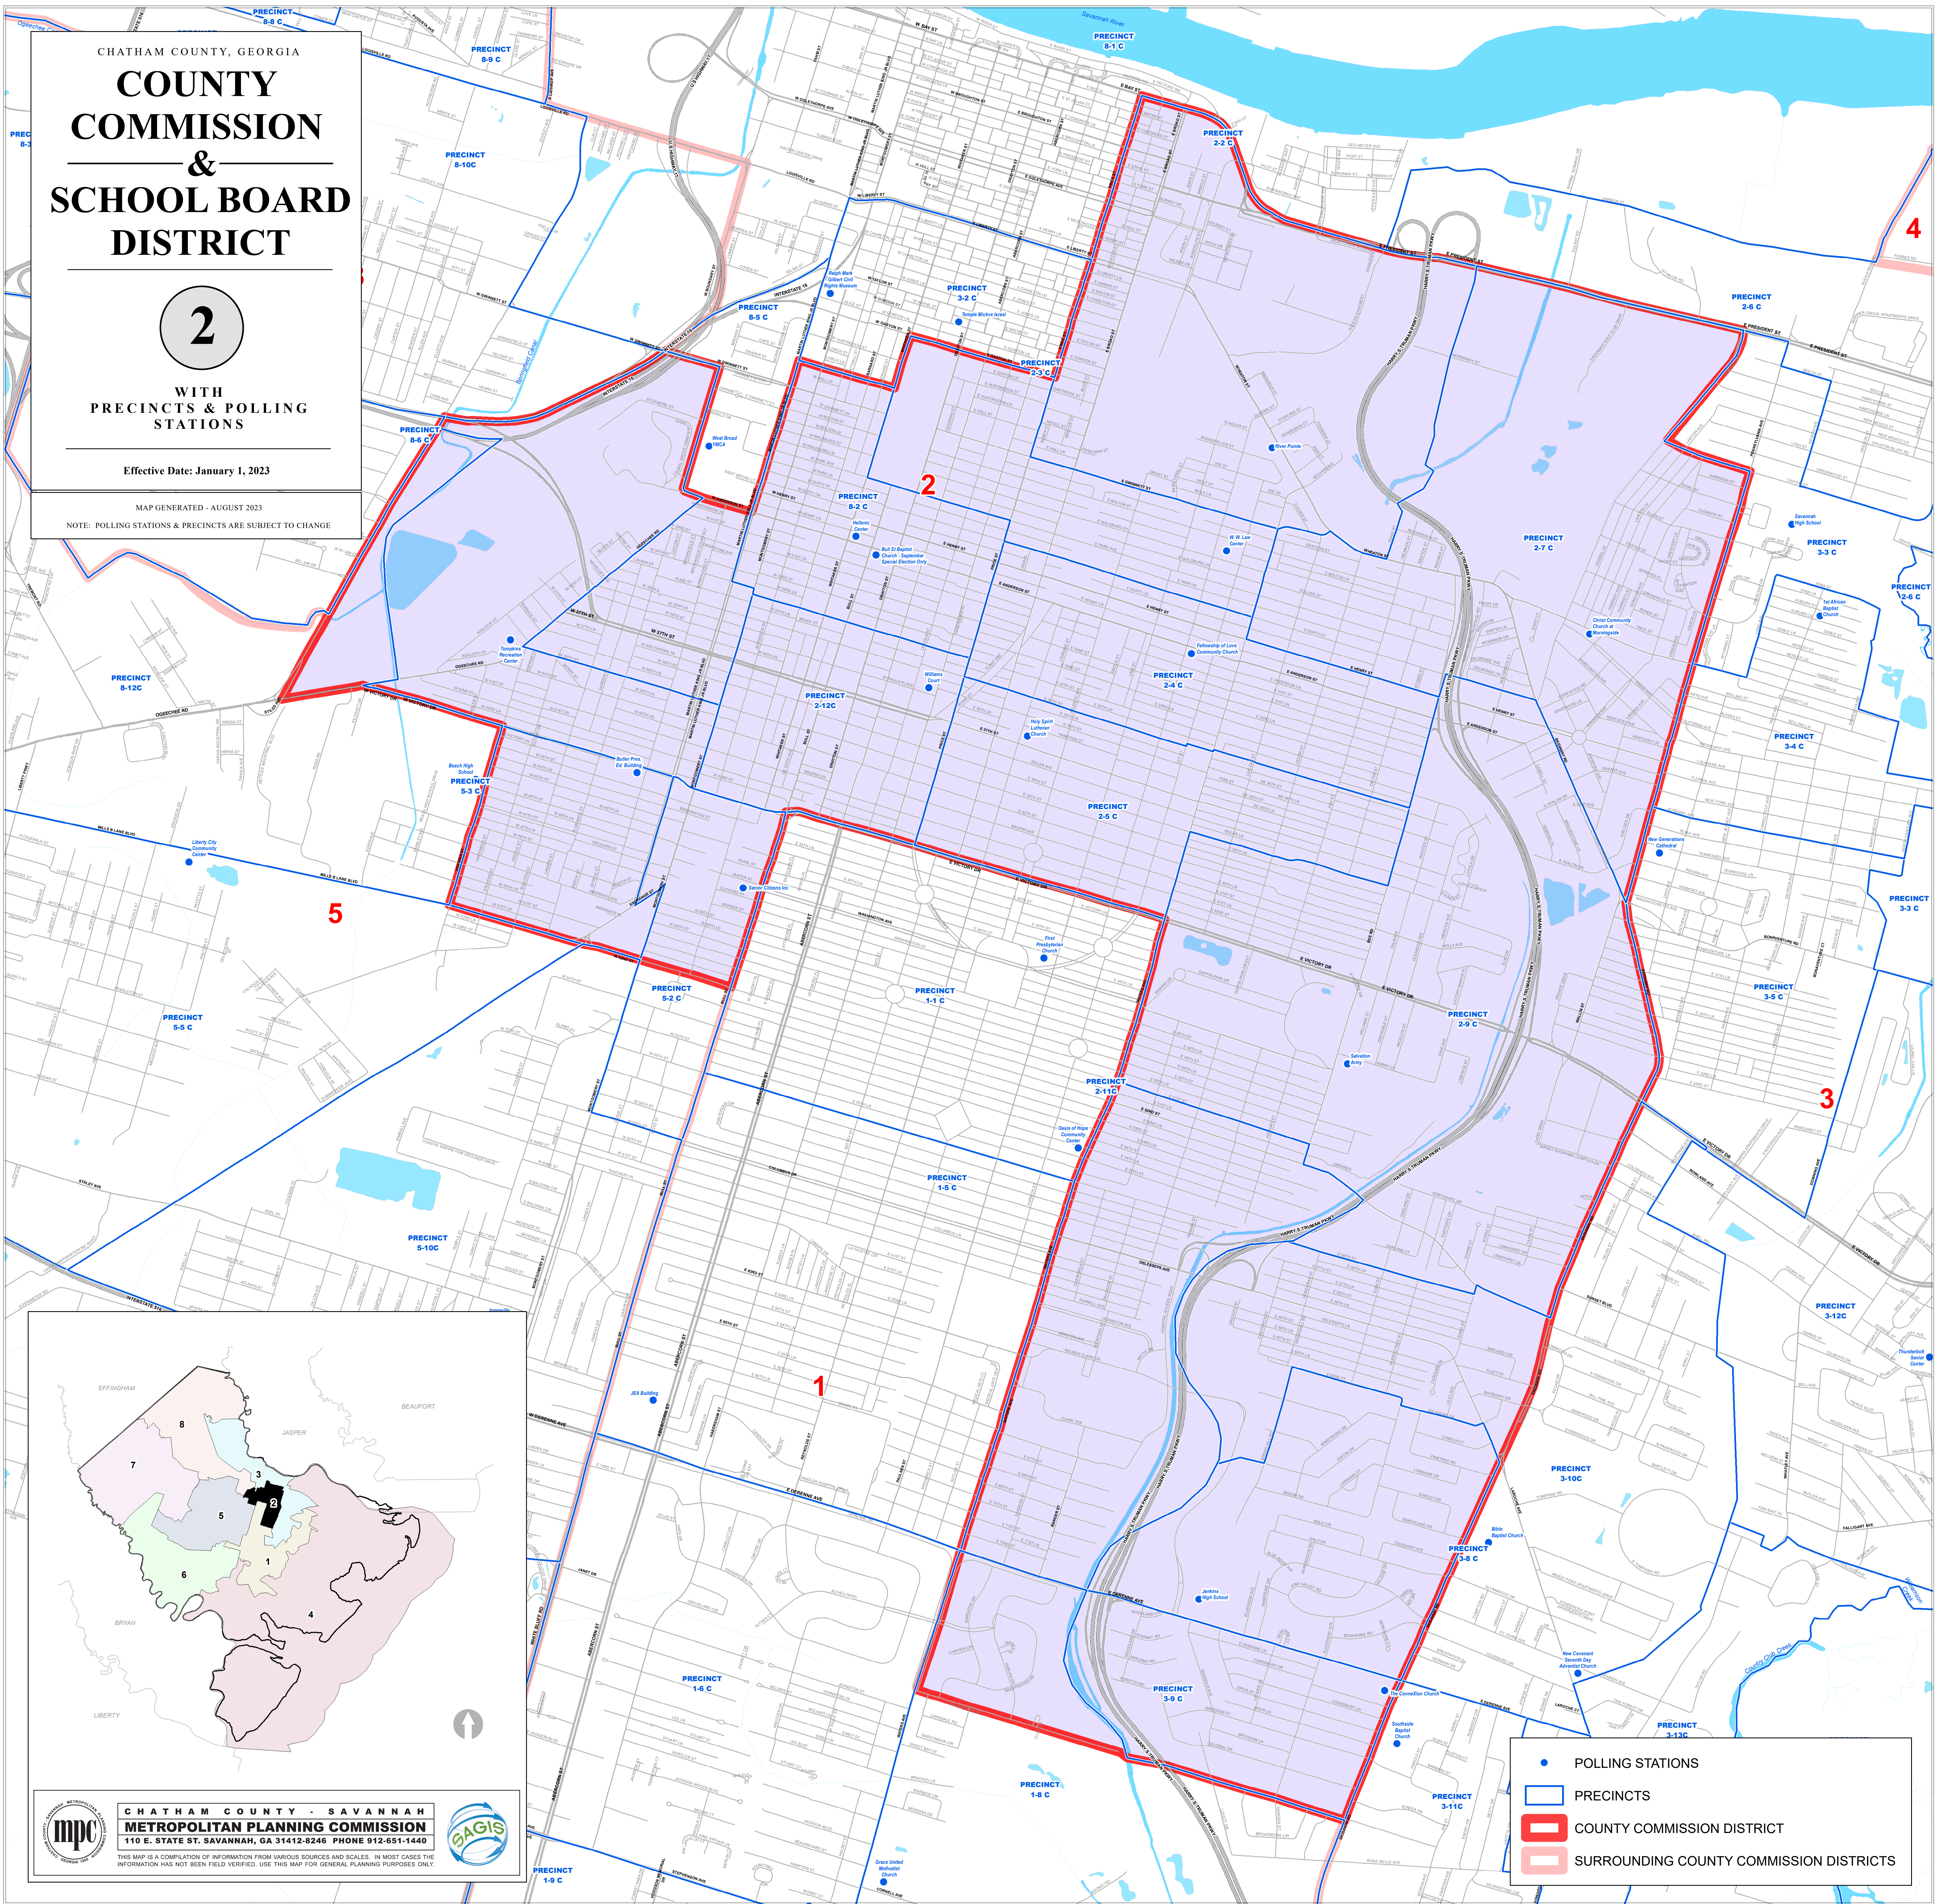

CHATHAM COUNTY, GEORGIA

COUNTY COMMISSION & SCHOOL BOARD DISTRICT

2

WITH PRECINCTS & POLLING STATIONS

Effective Date: January 1, 2023

MAP GENERATED - AUGUST 2023

NOTE: POLLING STATIONS & PRECINCTS ARE SUBJECT TO CHANGE

mpc **SAGIS**

THIS MAP IS A COMPILED OF INFORMATION FROM VARIOUS SOURCES AND SCALES. IN MOST CASES THE INFORMATION HAS NOT BEEN FIELD VERIFIED. USE THIS MAP FOR GENERAL PLANNING PURPOSES ONLY.